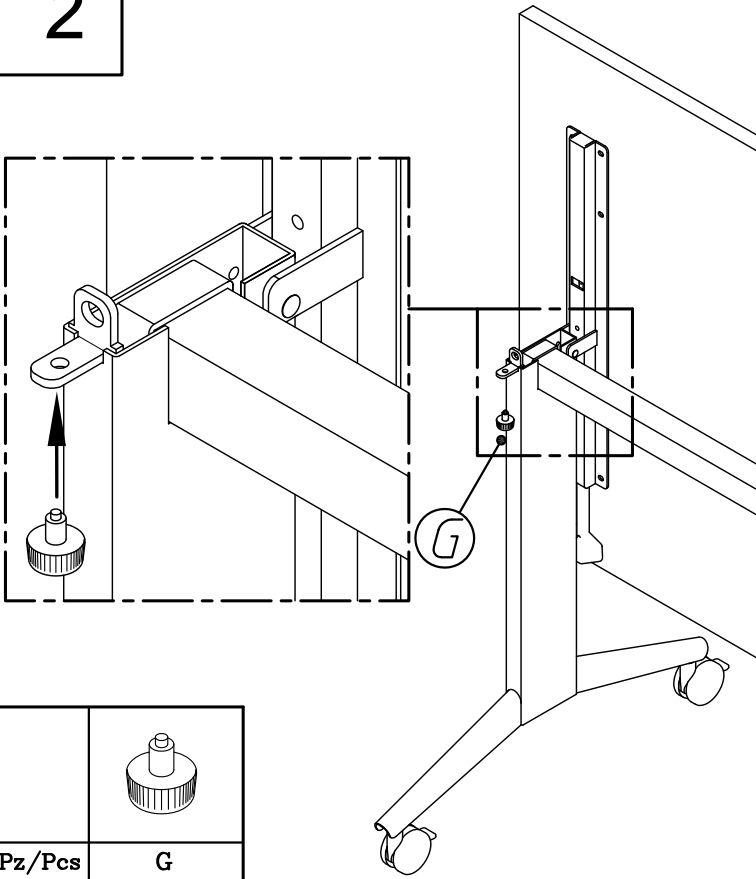

1

2

4

8

Rev. 03/2020

2

ADJUST THE THUMBSCREW KNOB TO LEVEL OFF THE WORKTOP

Pz/Pcs	G
Qt/Qty	2

OPTIONAL

SUGGESTED WITH TOP LONGER THAN 140 cm

			5x20	
Pz/Pcs	H	I	L	Cod. 29000530
Qt/Qty	1	1	2	Rev. 03/2020