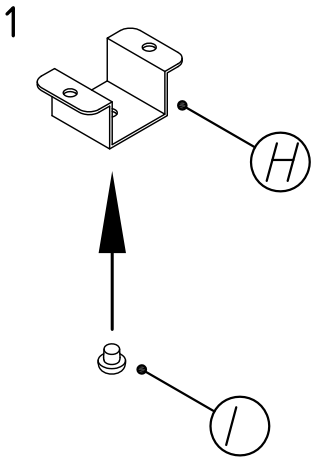

1

2

4

8

Rev. 03/2020

2

ADJUST THE THUMBSCREW KNOB TO LEVEL OFF THE WORKTOP

Pz/Pcs	G
Qt/Qty	2

OPTIONAL

SUGGESTED WITH TOP LONGER THAN 140 cm

			5x20	
Pz/Pcs	H	I	L	Cod. 29000530
Qt/Qty	1	1	2	Rev. 03/2020