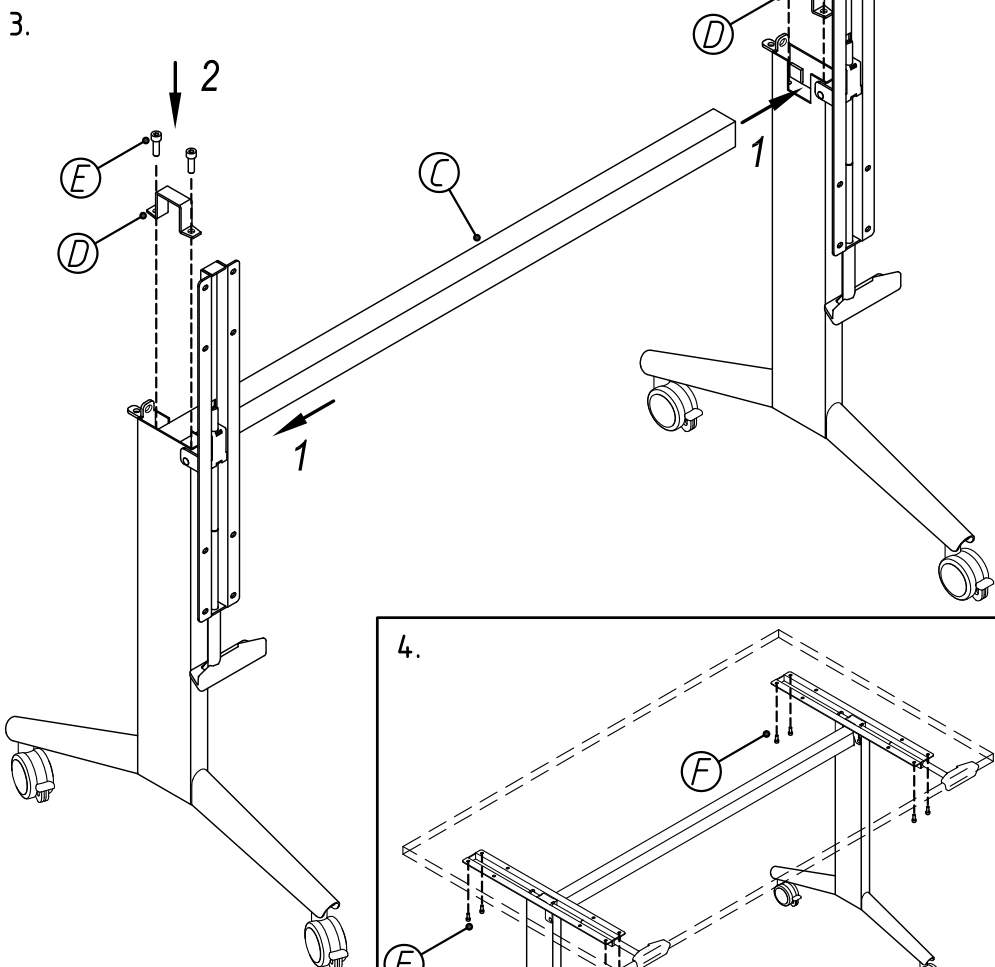

1

7 min.

x 1

M8x25

M6

Pz/Pcs

A

B

C

D

E

F

Cod. 29000530

Qt/Qty

2

4

1

2

4

8

Rev. 03/2020