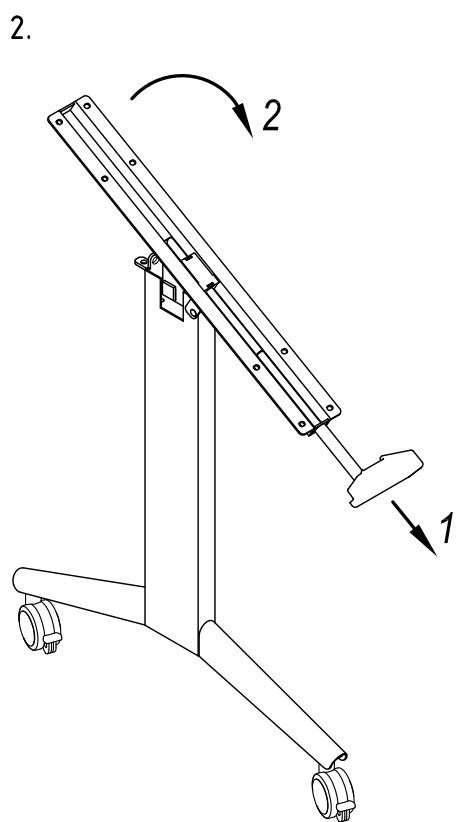

1

7 min.

x 1

M8x25

M6

Pz/Pcs

A

B

1

2

4

8

Rev. 03/2020

2

ADJUST THE THUMBSCREW KNOB TO LEVEL OFF THE WORKTOP

Pz/Pcs	G
Qt/Qty	2

OPTIONAL

SUGGESTED WITH TOP LONGER THAN 140 cm

			5x20	
Pz/Pcs	H	I	L	Cod. 29000530
Qt/Qty	1	1	2	Rev. 03/2020