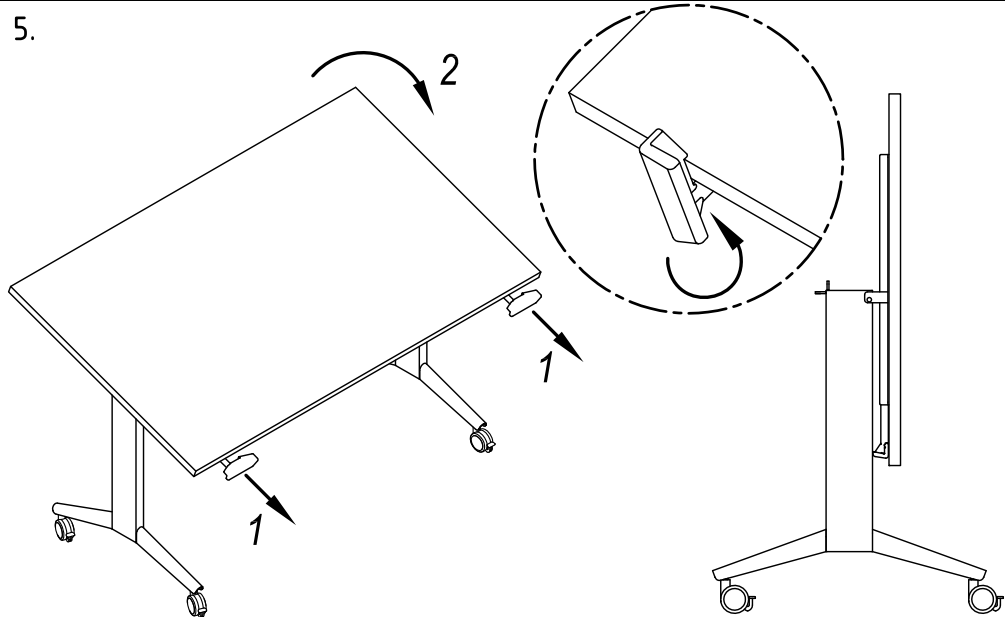

1

7 min.

x 1

M8x25

M6

Pz/Pcs

A

B

C

D

E

F

Cod. 29000530

Qt/Qty

2

4

1

2

4

8

Rev. 03/2020