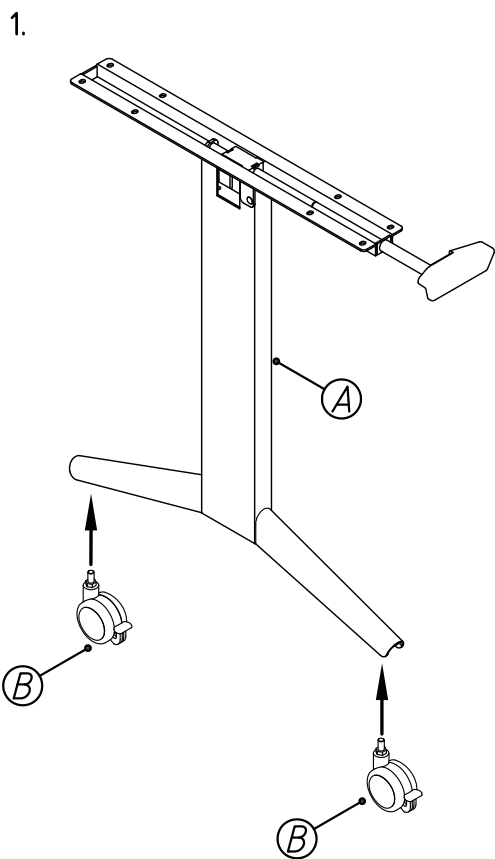

1

7 min.

x 1

M8x25

M6

Pz/Pcs

A

B

C

D

E

F

Cod. 29000530

Qt/Qty

2

4

1

2

4

8

Rev. 03/2020