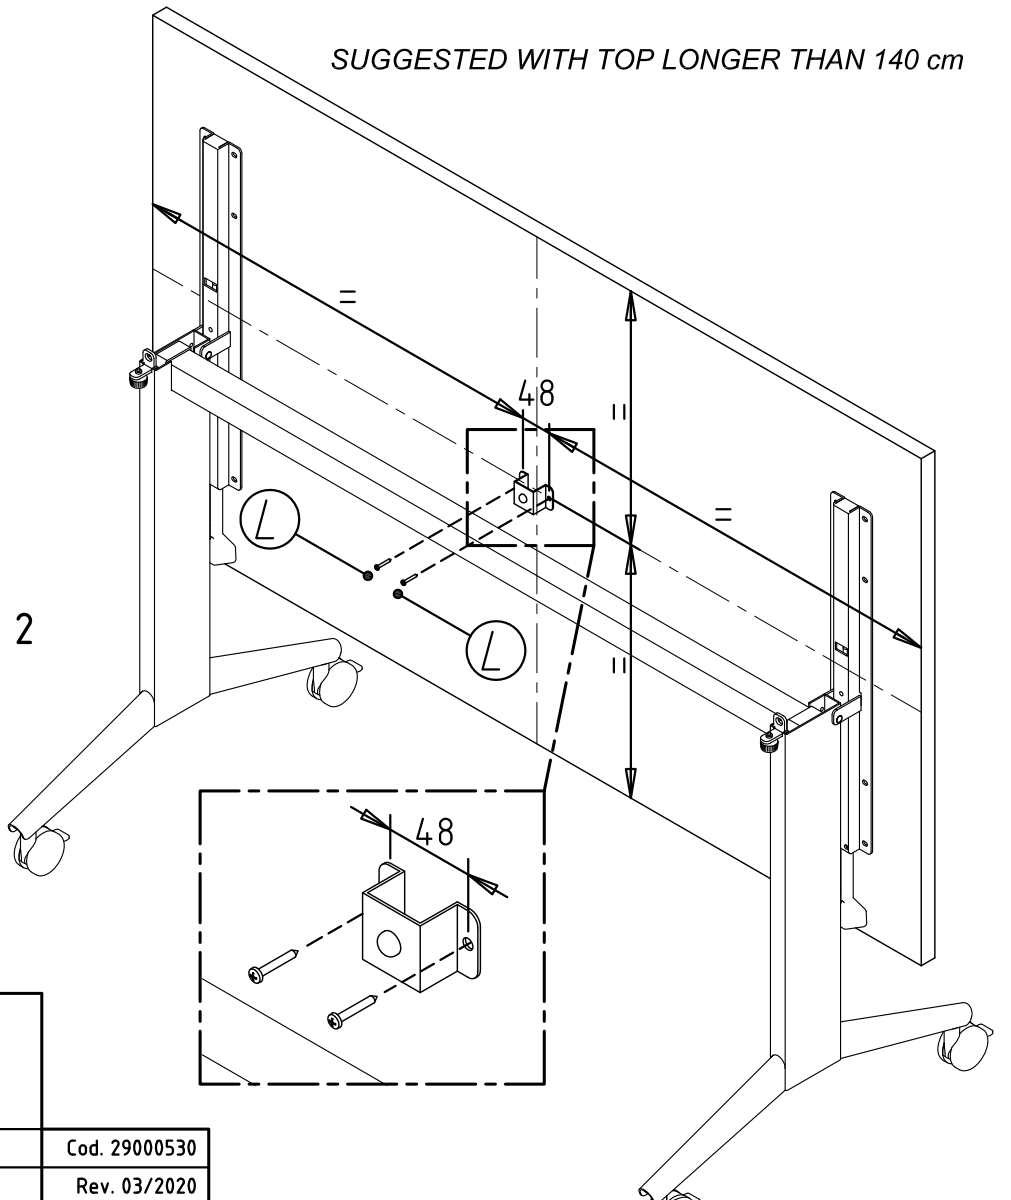

1

2

4

8

Rev. 03/2020

2

ADJUST THE THUMBSCREW KNOB TO LEVEL OFF THE WORKTOP

Pz/Pcs	G
Qt/Qty	2

OPTIONAL

SUGGESTED WITH TOP LONGER THAN 140 cm

			5x20	
Pz/Pcs	H	I	L	Cod. 29000530
Qt/Qty	1	1	2	Rev. 03/2020